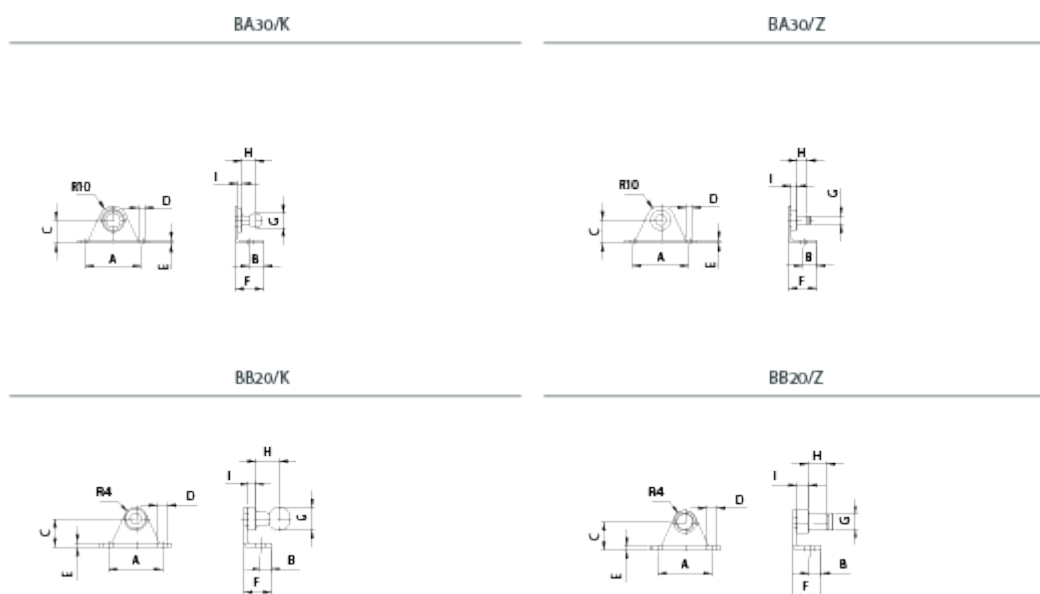

Article number: 04HBA30Z06V4

Description: Stabilus Industry Line Side bracket stainless steel, angular Stainless steel AISI316L/316Ti
Type BA30Z06V4 M6

Measures

A = 40
B = 10
C = 16
D = 5.3
E = 2
F = 20
G = 6
H = 7

I = 4
Stability = 500 N